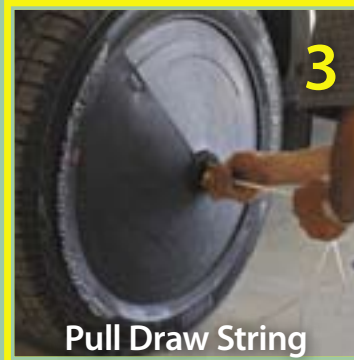

QUICK DRAW *Tire Detail Kit*

CLASSIC
CARS

CARS

TRUCKS

RVs

**PROTECTS
WHEELS**

Protege Ruedas

Hold in place or easily
hook cone to wheel
with drawstring

SHOW-QUALITY IN MINUTES

**KEEPS
FLOOR
CLEAN**

Sostenga en lugar o facilmente enganche el cono a la rueda con cordón Mantiene Piso Limpio

Rim Hooks

Adjust Cone to Rim Size

Pull Draw String

Place Floor Mats

Keep cars and trucks looking top notch without spending much time

Mantenga los autos y camionetas pareciendo bien sin invertir mucho tiempo

Keep the shop clean, take environmental responsibility and avoid penalties at RV parks

Quick Slide Size Adjustment for Unlimited Rim Size between 20"-14" Part Number 32255