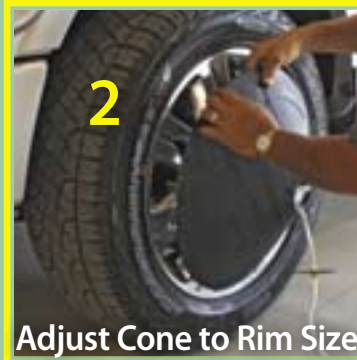

QUICK DRAW *Tire Detail Kit*

CLASSIC
CARS

CARS

TRUCKS

RVs

**PROTECTS
WHEELS**

Protege Ruedas

Hold in place or easily
hook cone to wheel
with drawstring

SHOW-QUALITY IN MINUTES

**KEEPS
FLOOR
CLEAN**

Sostenga en lugar o facilmente enganche el cono a la rueda con cordón Mantiene Piso Limpio

Rim Hooks

Adjust Cone to Rim Size

Pull Draw String

Place Floor Mats

Keep cars and trucks looking top notch without spending much time

Mantenga los autos y camionetas pareciendo bien sin invertir mucho tiempo

Keep the shop clean, take environmental responsibility and avoid penalties at RV parks

Quick Slide Size Adjustment for Unlimited Rim Size between 20"-14" Part Number 32255